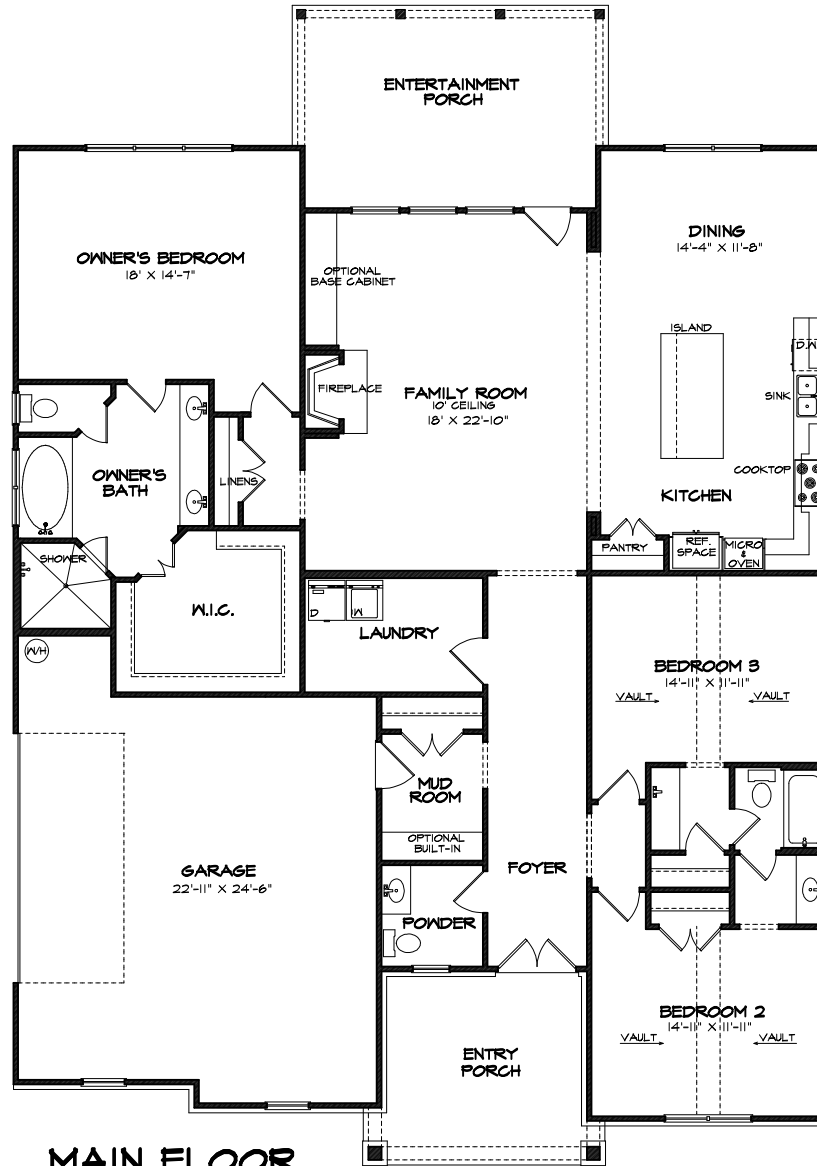

THE ALEXANDER

FRONT ELEVATION

SALES & MARKETING BY:
BERKSHIRE HATHAWAY HOMESERVICES
KRISTEN CUNNINGHAM & VERKINA PARRISH
710-646-1540 / 710-646-8004

NEW LEAF HOMES
706-621-7712
WWW.NEWLEAFHOMESGA.COM

BECAUSE WE ARE ROUTINELY IMPROVING OUR DESIGNS,
WE RESERVE THE RIGHT TO CHANGE PLANS, ELEVATIONS
AND ROOM DIMENSIONS FROM THAT WHICH IS SHOWN ON
THIS DOCUMENT. ROOM DIMENSIONS ARE APPROXIMATE.

6212020

THE ALEXANDER

MAIN FLOOR

ARTIST'S RENDERING, FLOOR PLANS, DIMENSIONS AND SIZES ARE FOR ILLUSTRATIVE PURPOSES ONLY AND ARE SUBJECT TO CHANGE