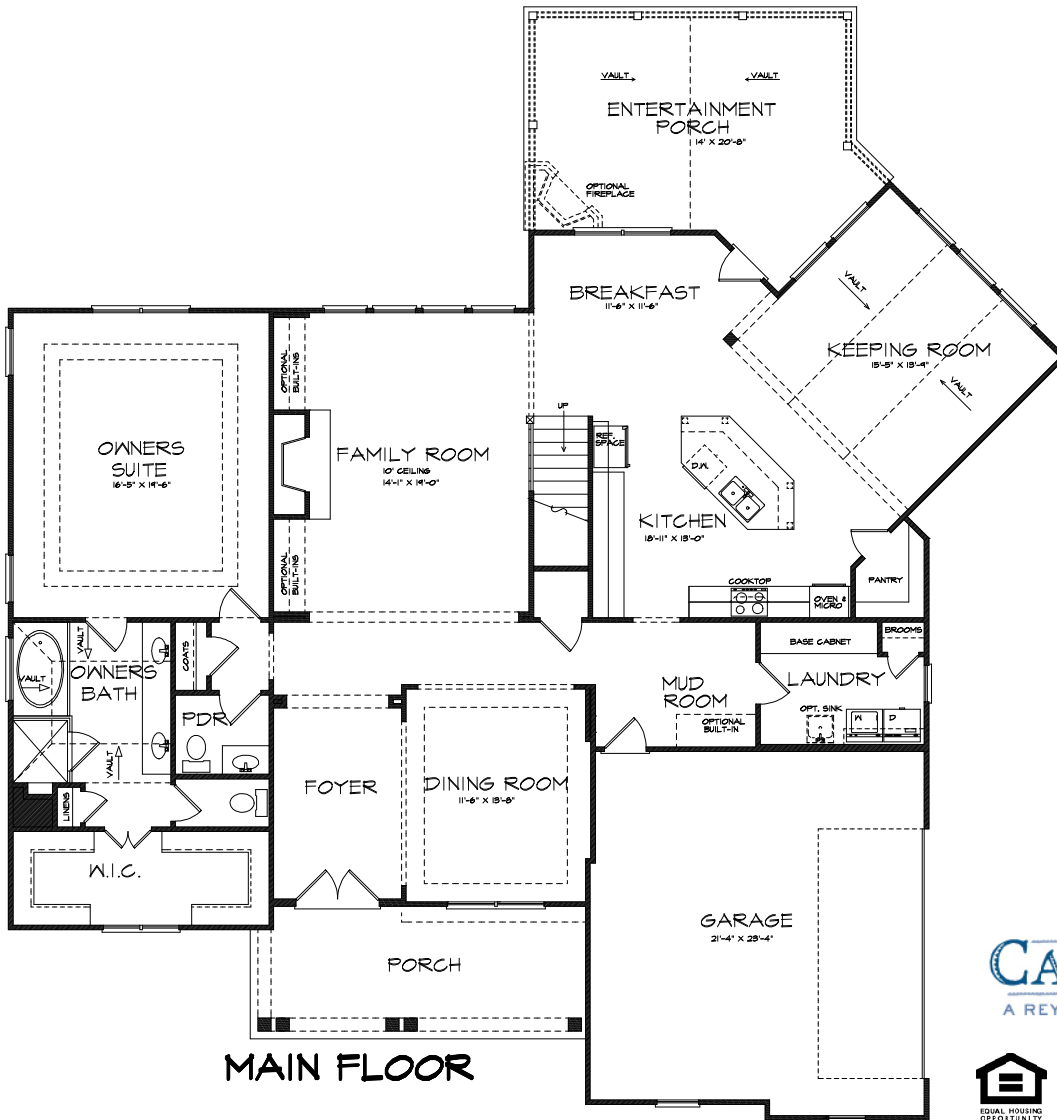

THE LAKEHAVEN

FRONT ELEVATION

706-621-7712
WWW.NEWLEAFHOMESGA.COM

SALES & MARKETING BY:
BERKSHIRE HATHAWAY HOMESERVICES
KRISTEN CUNNINGHAM & VERKINA FARRISH
770-843-1390 / 770-846-8004

BECAUSE WE ARE ROUTINELY IMPROVING OUR DESIGNS,
WE RESERVE THE RIGHT TO CHANGE PLANS, ELEVATIONS
AND ROOM DIMENSIONS FROM THAT WHICH IS SHOWN ON
THIS DOCUMENT. ROOM DIMENSIONS ARE APPROXIMATE.

THE LAKEHAVEN

3743 SQUARE FEET

UNFINISHED STORAGE AREA 170 SQUARE FEET

706-621-7112
WWW.NEWLEAFHOMESGA.COM

SALES & MARKETING BY:
BERKSHIRE HATHAWAY HOMESERVICES
KRISTEN CUNNINGHAM & VERKINA FARRISH
770-843-1390 / 770-846-8004

BECAUSE WE ARE ROUTINELY IMPROVING OUR DESIGNS, WE RESERVE THE RIGHT TO CHANGE PLANS, ELEVATIONS AND ROOM DIMENSIONS FROM THAT WHICH IS SHOWN ON THIS DOCUMENT. ROOM DIMENSIONS ARE APPROXIMATE.