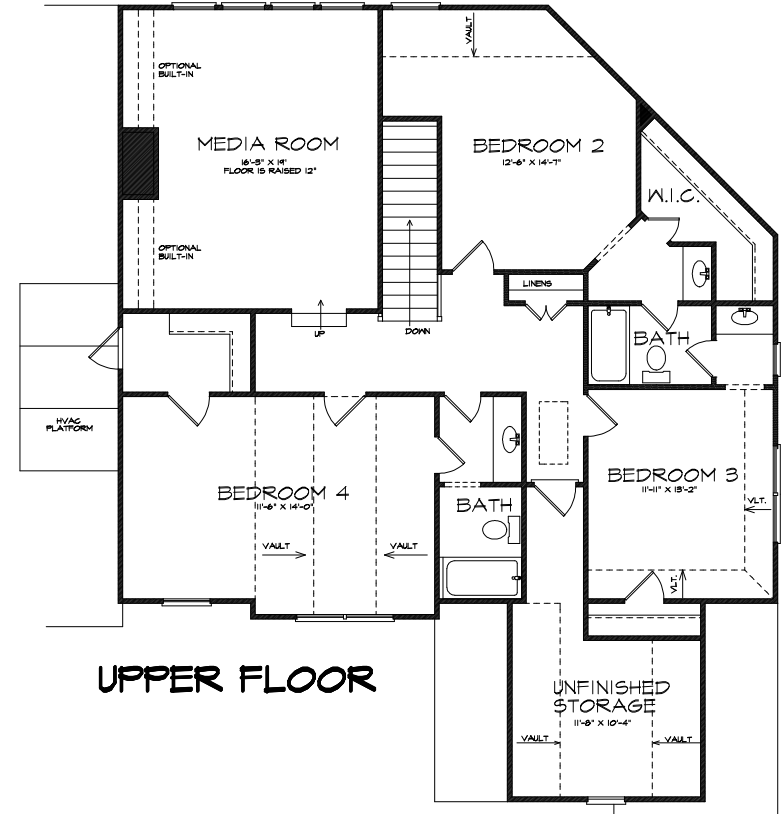

THE LAKEHAVEN

3743 SQUARE FEET

UNFINISHED STORAGE AREA 170 SQUARE FEET

706-621-7112
WWW.NEWLEAFHOMESGA.COM

SALES & MARKETING BY:
BERKSHIRE HATHAWAY HOMESERVICES
KRISTEN CUNNINGHAM & VERKINA FARRISH
770-843-1390 / 770-846-8004

BECAUSE WE ARE ROUTINELY IMPROVING OUR DESIGNS, WE RESERVE THE RIGHT TO CHANGE PLANS, ELEVATIONS AND ROOM DIMENSIONS FROM THAT WHICH IS SHOWN ON THIS DOCUMENT. ROOM DIMENSIONS ARE APPROXIMATE.